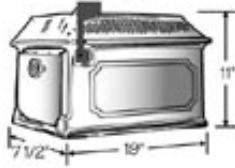

Pole Finish: Powder Coat

Mail Box O.D. 9" wide x 16" long x 11" high

(<http://melnorthey.com/wp-content/uploads/2014/02/8123ba.jpg>)

Dimensions:

Material: Cast Aluminum

Material:

Colors: Black , White, Verde (Dark Green)

Mount Style: Ground Burial

Installation Instructions

DIG A HOLE APPROXIMATELY 12 INCHES DEEP BY 5 INCHES IN DIAMETER. TAKE THE PIECE OF TUBULAR AND PLACE IN MIDDLE OF HOLE AND SURROUND WITH READY MIX CEMENT, LET IT SET. AFTER CEMENT SETS, BASE IS READY TO BE BOLTED AROUND THE PIECE OF TUBULAR AND BRACKET & MAILBOX ATTACHED TO POST.

Additional Information

2 or 3 inch Cast Brass numbers optional at additional charge. Installed onto side of mailbox. Parts list available upon request.

Diagrams

Williamsburg
Mail Box #23

7 1/2" wide
11" height
19" length